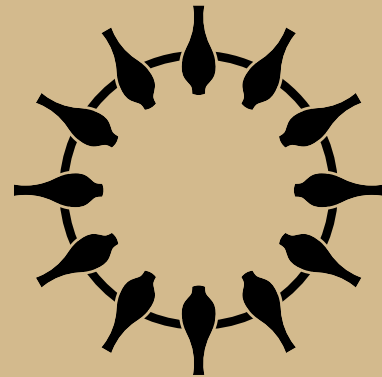

— Technical data

SS3380-12+6

Sospensione a 12+6 luci con colombe in vetro soffiato artistico e tubo circolare con finitura oro spazzolato pallido.

12+6 lights suspension, made with blown-glass artistic doves sited on a light brushed gold finish circular tube.

Cod: **SS3380-12+6**

Size: Ø100 cm / H.60-150 cm ADJ
Light: 18 x MAX 25W - G9
Glass color: satin glass
Frame finish: light brushed gold

SS3380-12

Sospensione a 12 luci con colombe in vetro soffiato artistico e tubo circolare con finitura oro spazzolato pallido.

12 lights suspension, made with blown-glass artistic doves sited on a light brushed gold finish circular tube.

Cod: **SS3380-12**

Size: Ø100 cm / H.60-150 cm ADJ
Light: 12 x MAX 25W - G9
Glass color: satin glass
Frame finish: light brushed gold